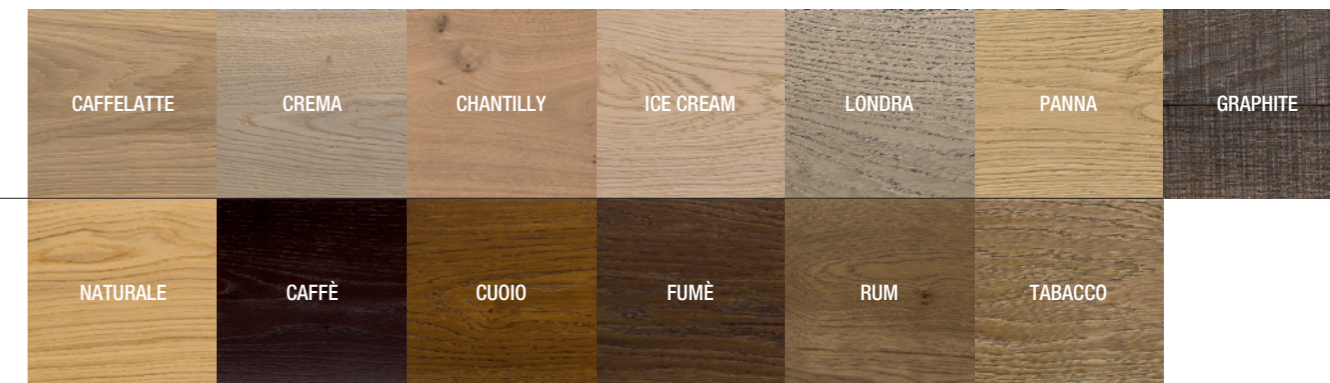

Molteplici soluzioni compositive per creare geometrie uniche

Multiple compositional solutions to create unique geometries

GRAPHITE | MIND COLLECTION

NUOVA FINITURA
NEW FINISH
2025

Segato
Sawn effect

MIND
COLLECTION

LIFE
COLLECTION