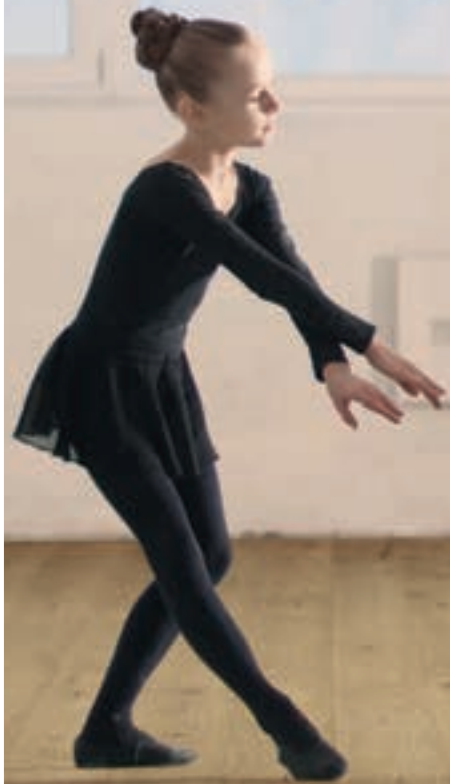

IDEAL
LEGNO

CHANTILLY